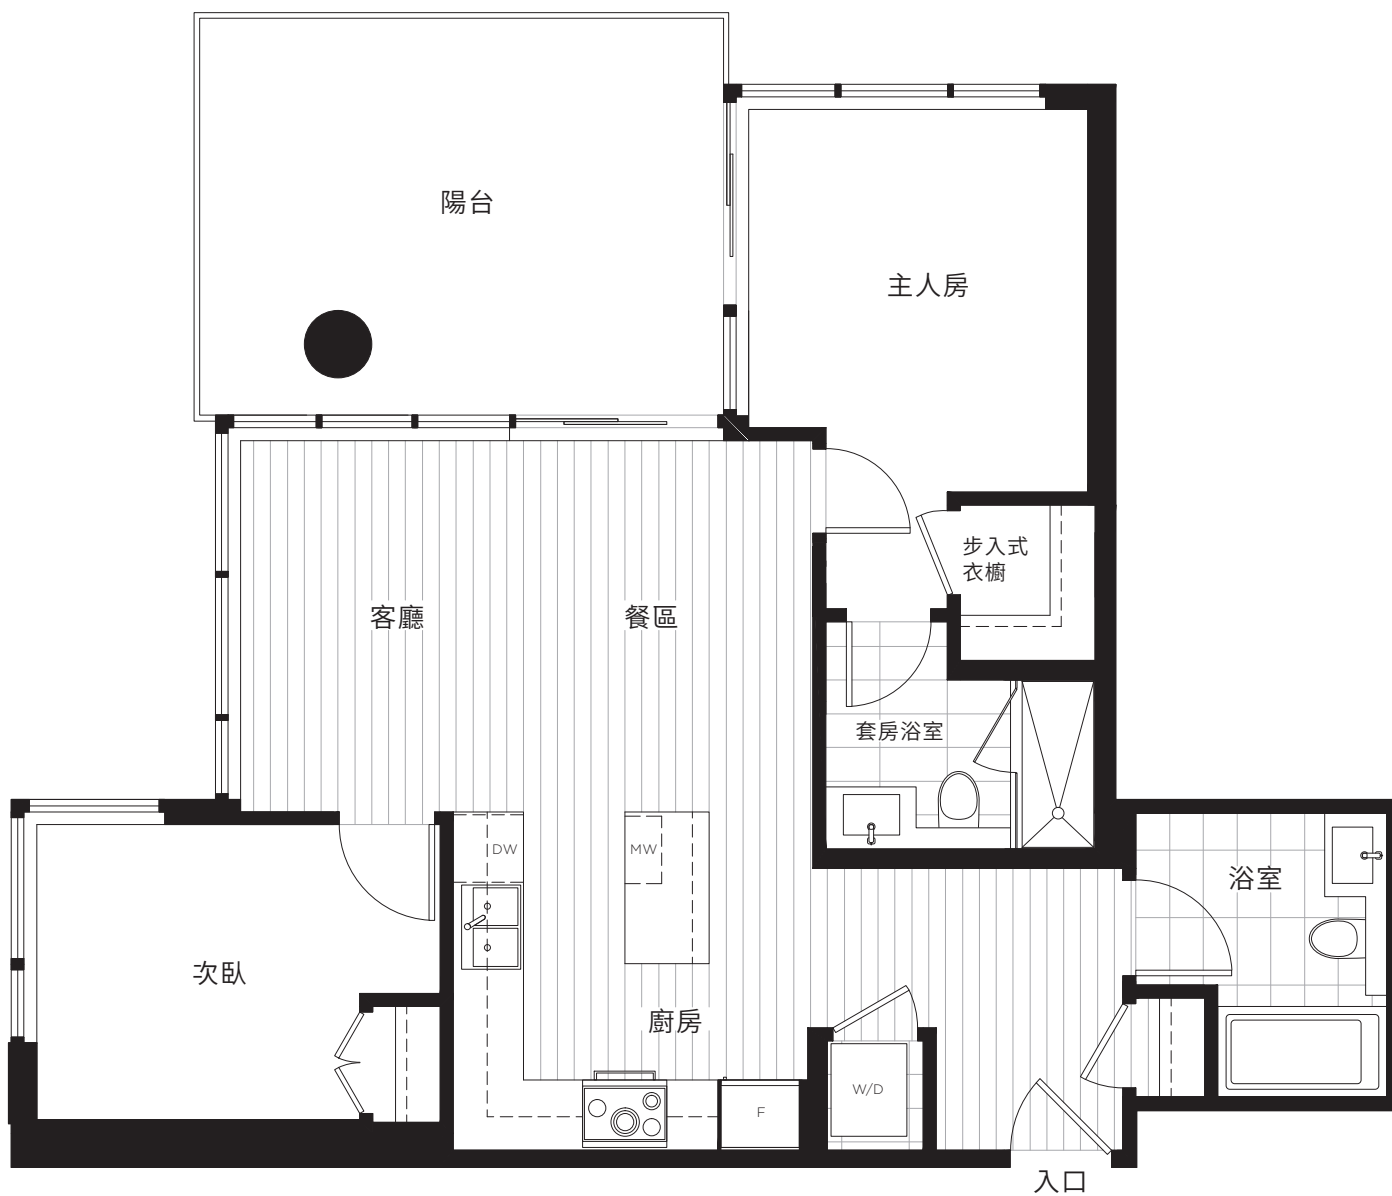

Sydney

LOUGHEED
TOWN CENTRE

B1

2 睡房
2 浴室
約 840 平方英尺
陽台約 182 平方英尺

樓層 22-25

In a continuing effort to meet the challenge of product improvements, we reserve the right to modify or change dimensions, sizes, specifications, layouts, plan orientations and materials without notice. All deck, patio, balcony, terraces and yard sizes may vary. Columns, privacy screens, spandrel, demising walls and guardrail details may vary depending upon floor level. The quality homes at Sydney are built by LM Sydney Homes Limited Partnership. E. & O.E.